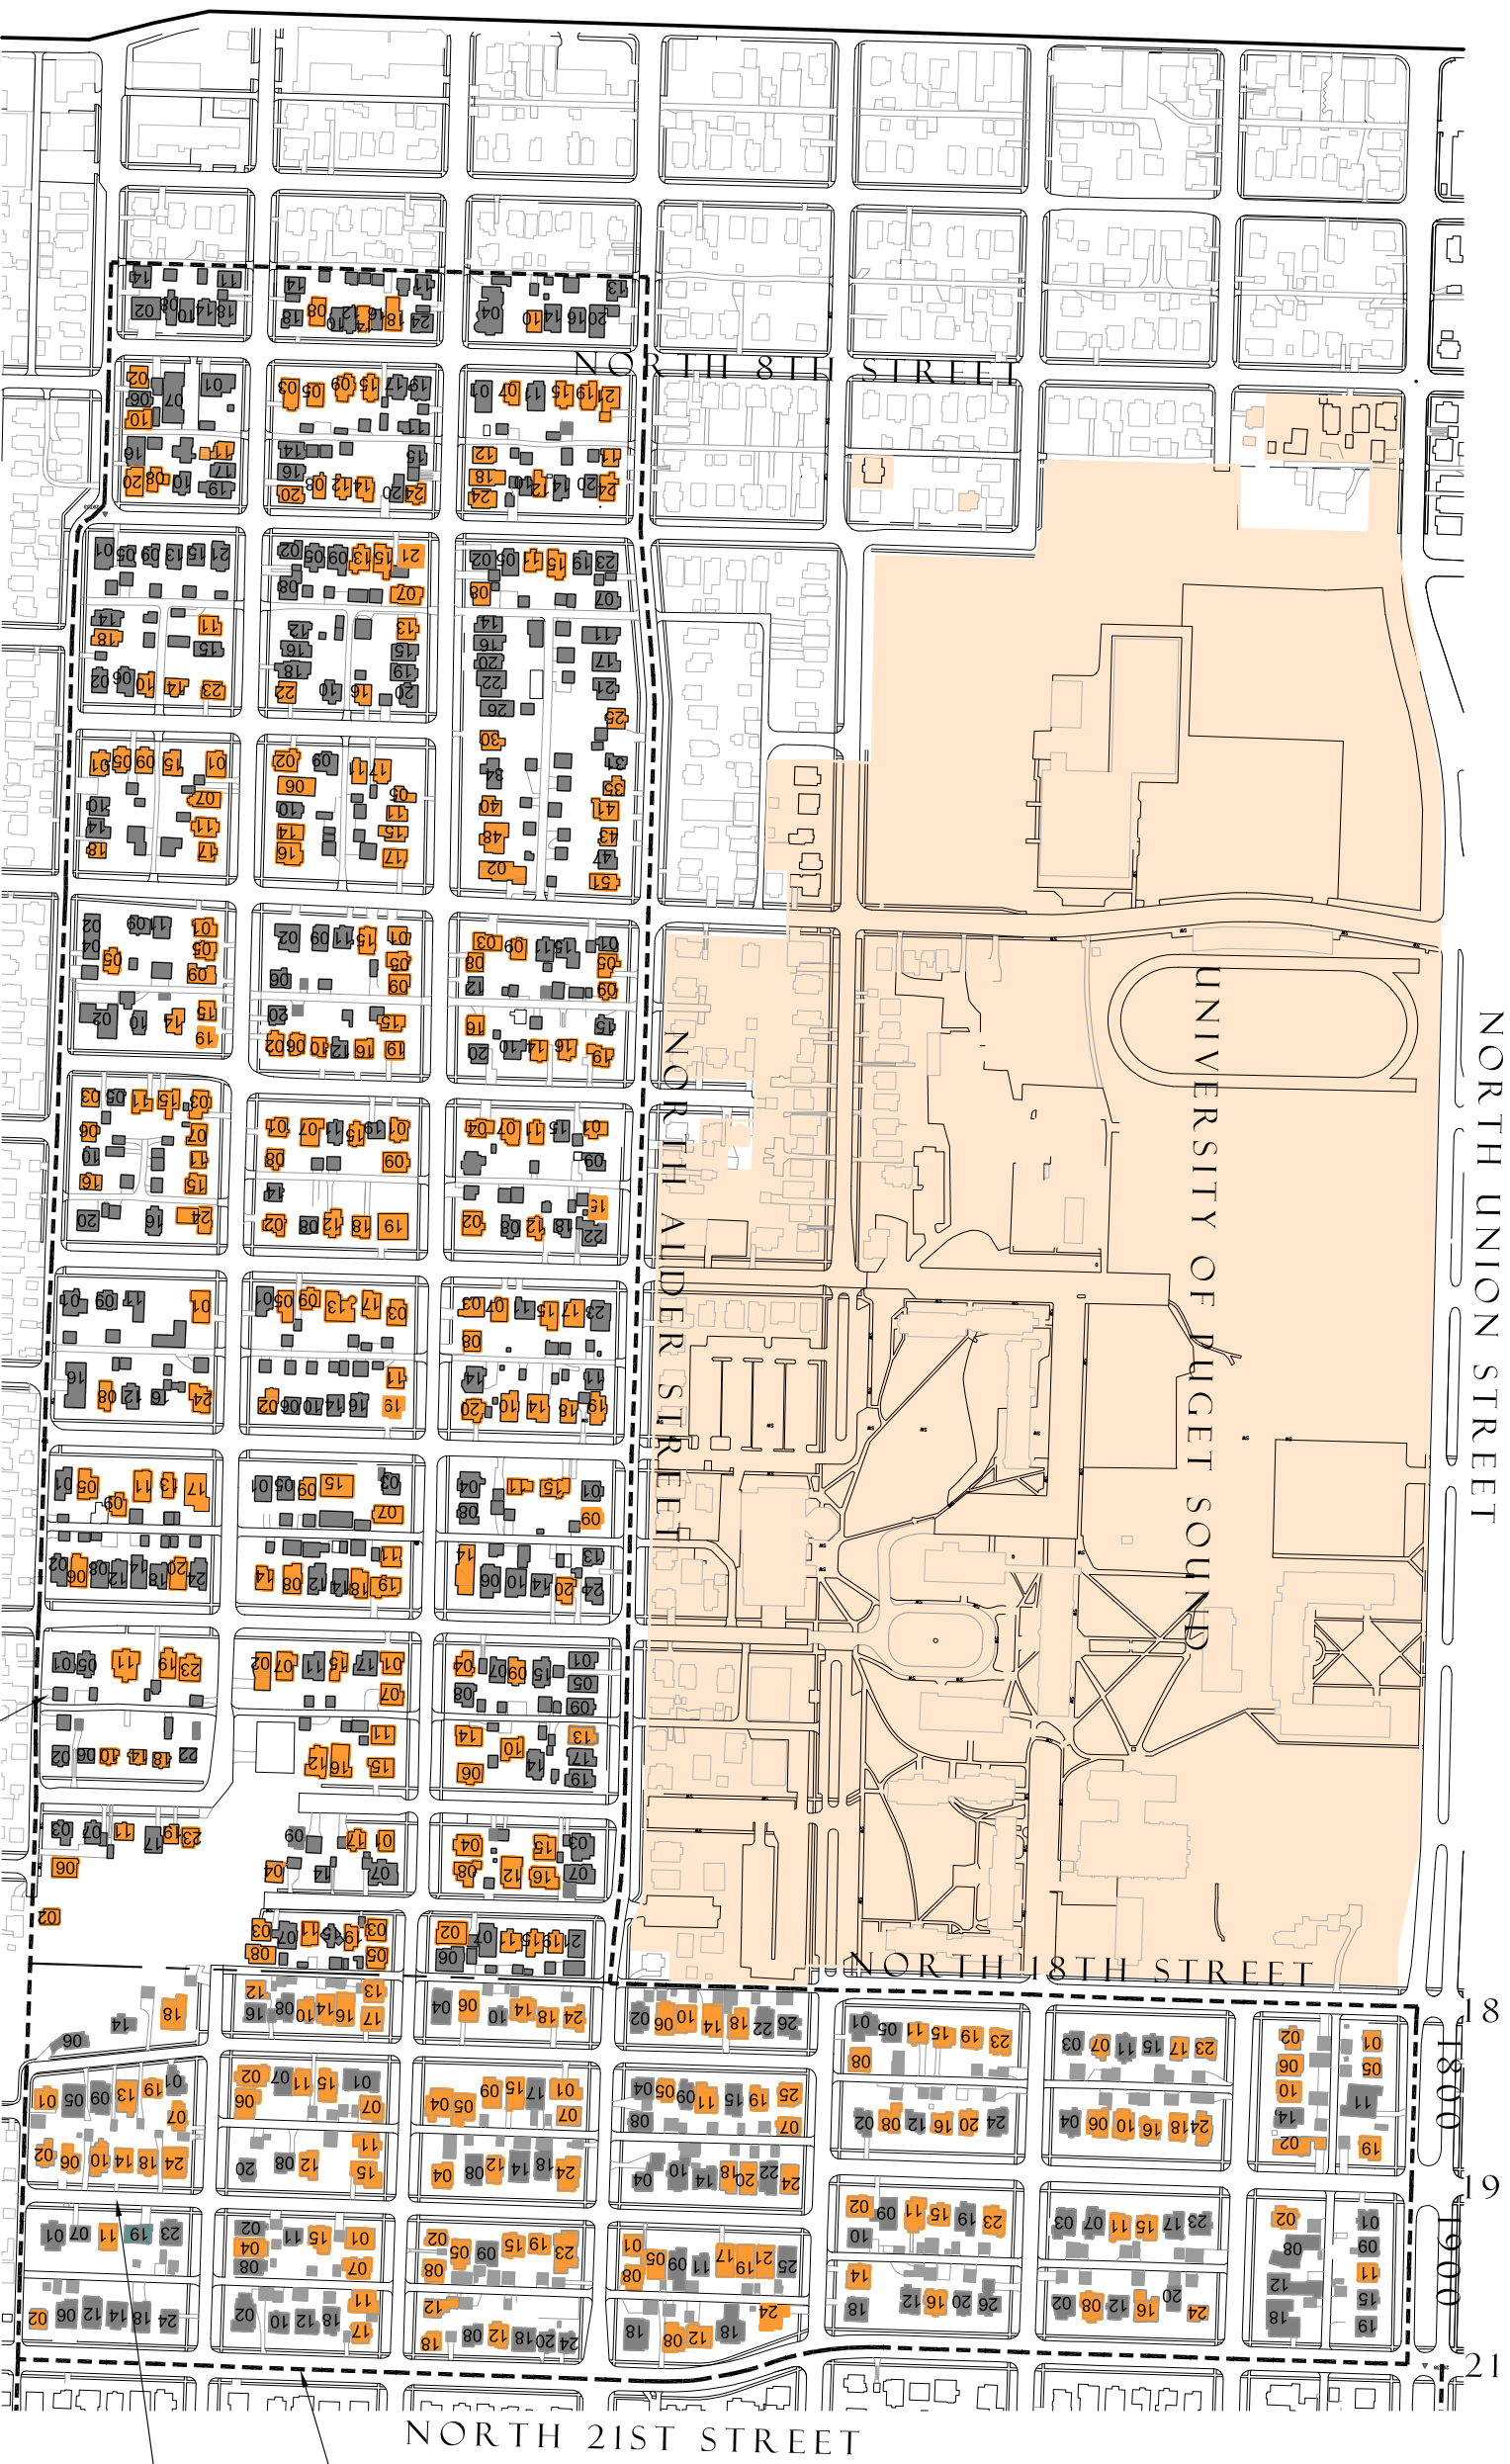

COLLEGE PARK HISTORIC DISTRICT INDEX MAP

0600 7 0700 8 0800 9 0900 10 1000 11 1100 12 1200 13 1300 14 1400 15 1500 16 1700 18 1900 20 2000 21

ADDRESS KEY

- NO. 19TH ST. Street Name
- 1800 House Number
(oriented towards street name)
- 19-1802 (1802 N. 19th St.) Block Number
- Identification Number

Community
Outreach
Results
2023JAN19

Supporting
Properties

UN 3500 PS 3400 WA 3300 LA 3200 AL 3100 CE 3000 JU 2900 P1

NORTH UNION STREET

UNIVERSITY OF PUGET SOUND

NORTH 18TH STREET

NORTH ALDER STREET

NORTH 21ST STREET

NORTH PINE STREET

MAP P1

MAP P2

District Boundary